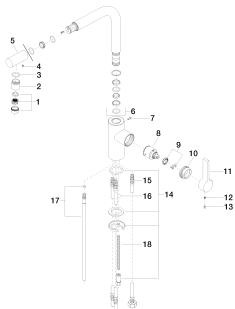

Kitchen - Elio
Single-lever mixer - polished chrome
Article number: 33 826 790-00 0010

- 9-1/4" Projection
- Swiveling spout 360°
- Spout with 20° pivoting tip
- Areated stream
- Total height 13-1/4"
- Height to aerator/spout outlet 11-3/4"
- Single-lever mixer hole diameter 1-3/8"
- 2x 3/8" US flexible supply lines
- Water flow rate limited to max. 1.5 gpm
- lead-free
- (ADA)

polished chrome

Dimensional drawing

Kitchen - Elio
Single-lever mixer - polished chrome
Article number: 33 826 790-00 0010

All dimensions in mm / inch = mm x 0,0394

Flow rate chart

Kitchen - Elio
Single-lever mixer - polished chrome
Article number: 33 826 790-00 0010

Spare parts list

Number	Item Number	Designation	Number of units
--------	-------------	-------------	-----------------