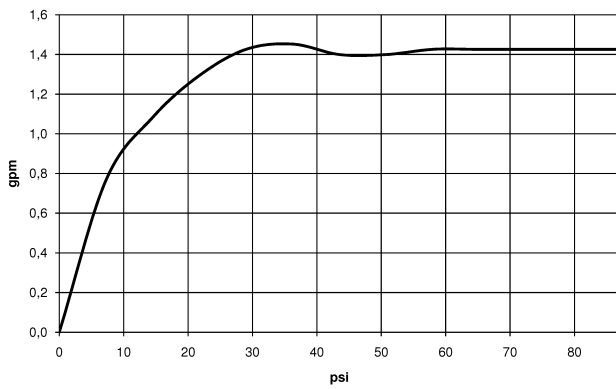

Kitchen - Elio
Single-lever mixer - polished chrome
Article number: 33 826 790-00 0010

- 9-1/4" Projection
- Swiveling spout 360°
- Spout with 20° pivoting tip
- Areated stream
- Total height 13-1/4"
- Height to aerator/spout outlet 11-3/4"
- Single-lever mixer hole diameter 1-3/8"
- 2x 3/8" US flexible supply lines
- Water flow rate limited to max. 1.5 gpm
- lead-free
- (ADA)

polished chrome

Dimensional drawing

Kitchen - Elio
Single-lever mixer - polished chrome
Article number: 33 826 790-00 0010

All dimensions in mm / inch = mm x 0,0394

Flow rate chart

Kitchen - Elio
Single-lever mixer - polished chrome
Article number: 33 826 790-00 0010