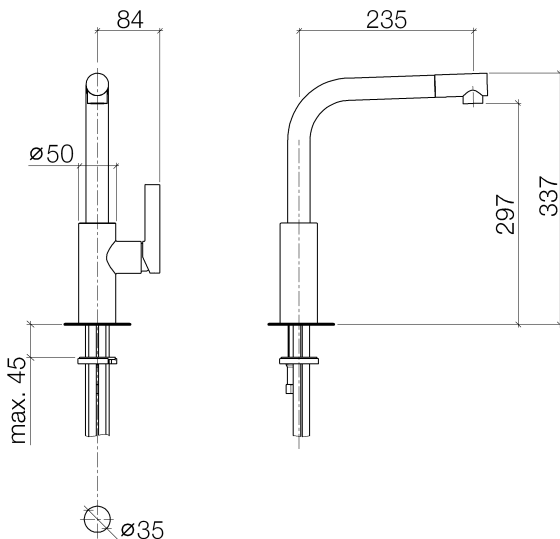

Kitchen - Elio
Single-lever mixer - polished chrome
Article number: 33 826 790-00 0010

- 9-1/4" Projection
- Swiveling spout 360°
- Spout with 20° pivoting tip
- Areated stream
- Total height 13-1/4"
- Height to aerator/spout outlet 11-3/4"
- Single-lever mixer hole diameter 1-3/8"
- 2x 3/8" US flexible supply lines
- Water flow rate limited to max. 1.5 gpm
- lead-free
- (ADA)

polished chrome

Dimensional drawing

Kitchen - Elio
Single-lever mixer - polished chrome
Article number: 33 826 790-00 0010

All dimensions in mm / inch = mm x 0,0394

Flow rate chart

Kitchen - Elio
Single-lever mixer - polished chrome
Article number: 33 826 790-00 0010

Spare parts list

Number	Item Number	Designation	Number of units
--------	-------------	-------------	-----------------